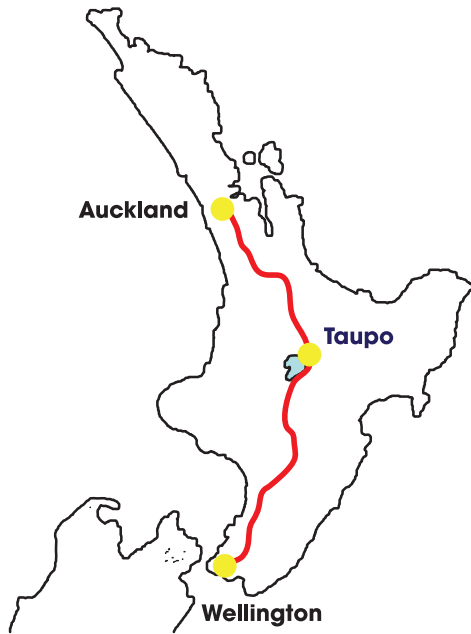

# Directions

**BRV** Recreational Vehicles is situated in Taupo, about 3.5 hours drive from Auckland and 4.5 hours drive from Wellington

44 Manuka Street  
Taupo  
Ph: 07 376 0006  
Fax: 07 376 0016

**0800 DEAL RV (332 578)**